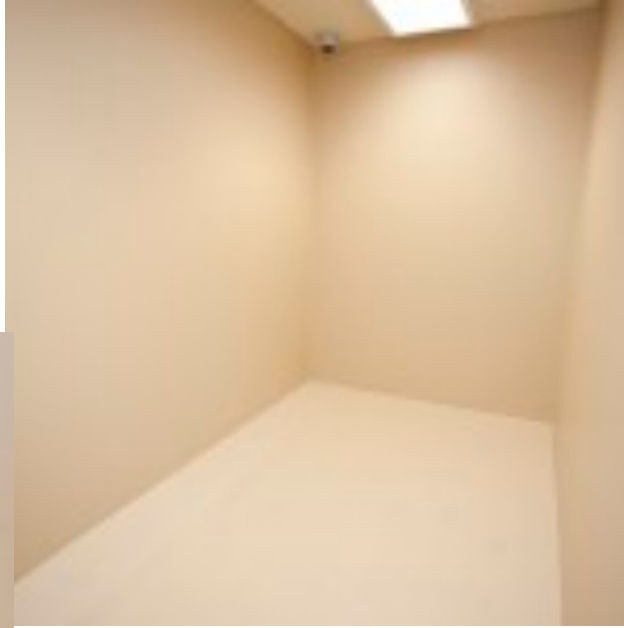

Padded Rooms

- Virtually indestructible: withstands attempts to rip, gouge, or otherwise damage
- Padding material is uniform and smooth, with no cracks or open seams
- Non-slip surface is virtually fungus resistant
- Assures the protection of individuals with the propensity to inflict self-harm, violent detainees and drug and alcohol influenced patients and inmates

environment. This padding is specifically formulated for use in jail cells, time-out rooms, and psychiatric rooms where violent behavior may result in injury to the inmate, student or patient, or in damage to the room. This is designed to be self extinguishing, as demonstrated by extensive

fire testing. It can be installed in existing cell or room or be included in new ones.