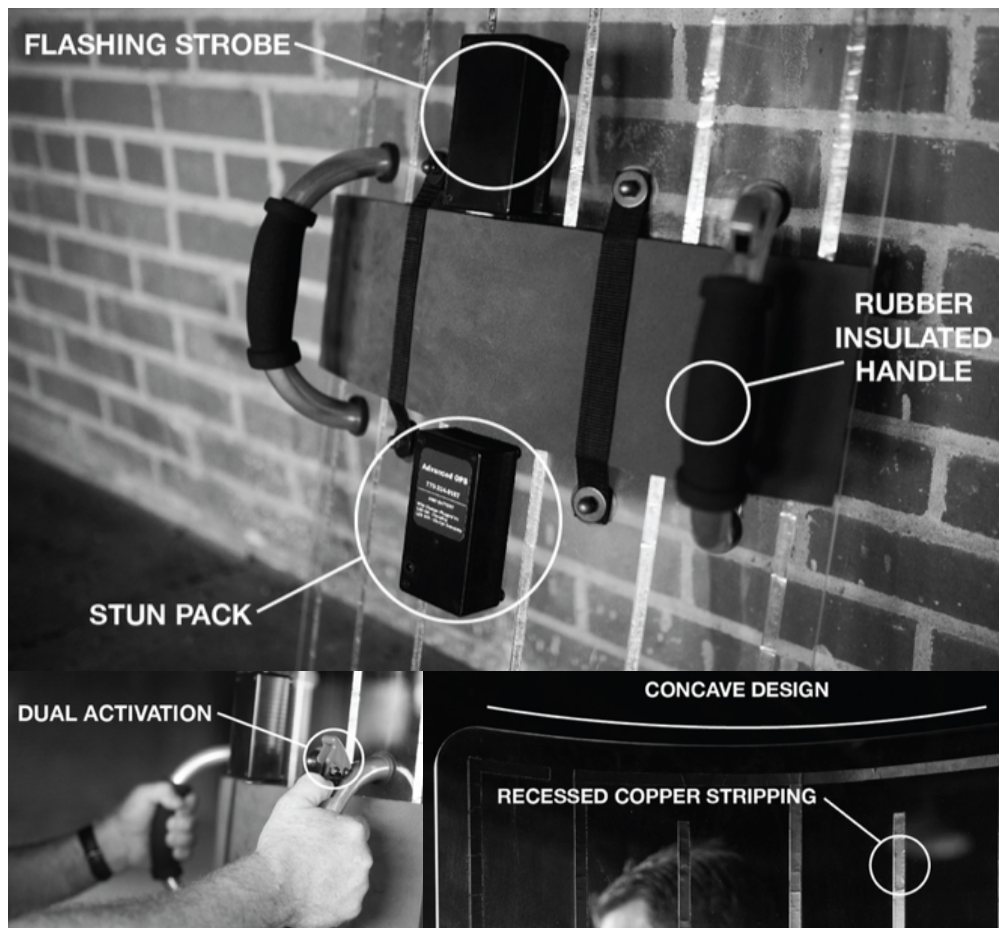

Capture Shield

- Concave Design for Trapping and Controlling Combative Inmates or Crowds
- Rechargeable Battery Pack for Strobe or Electric Discharge
- Custom Decals Available - POLICE, SHERIFF, DOC, etc.

stripping on the front of the ES defense shield, pulsed over four-seconds, applies 50KV to the muscles of the body of anyone who comes in contact with it, providing temporary incapacitation – a primary law enforcement objective. The shield is equally effective for safely

dispersing unruly crowds. Whether in a prison cell, correctional facility, or public space, this shield gives officers a substantial deterrent to violent activity without sacrificing safety.

Request a quote or more information today!